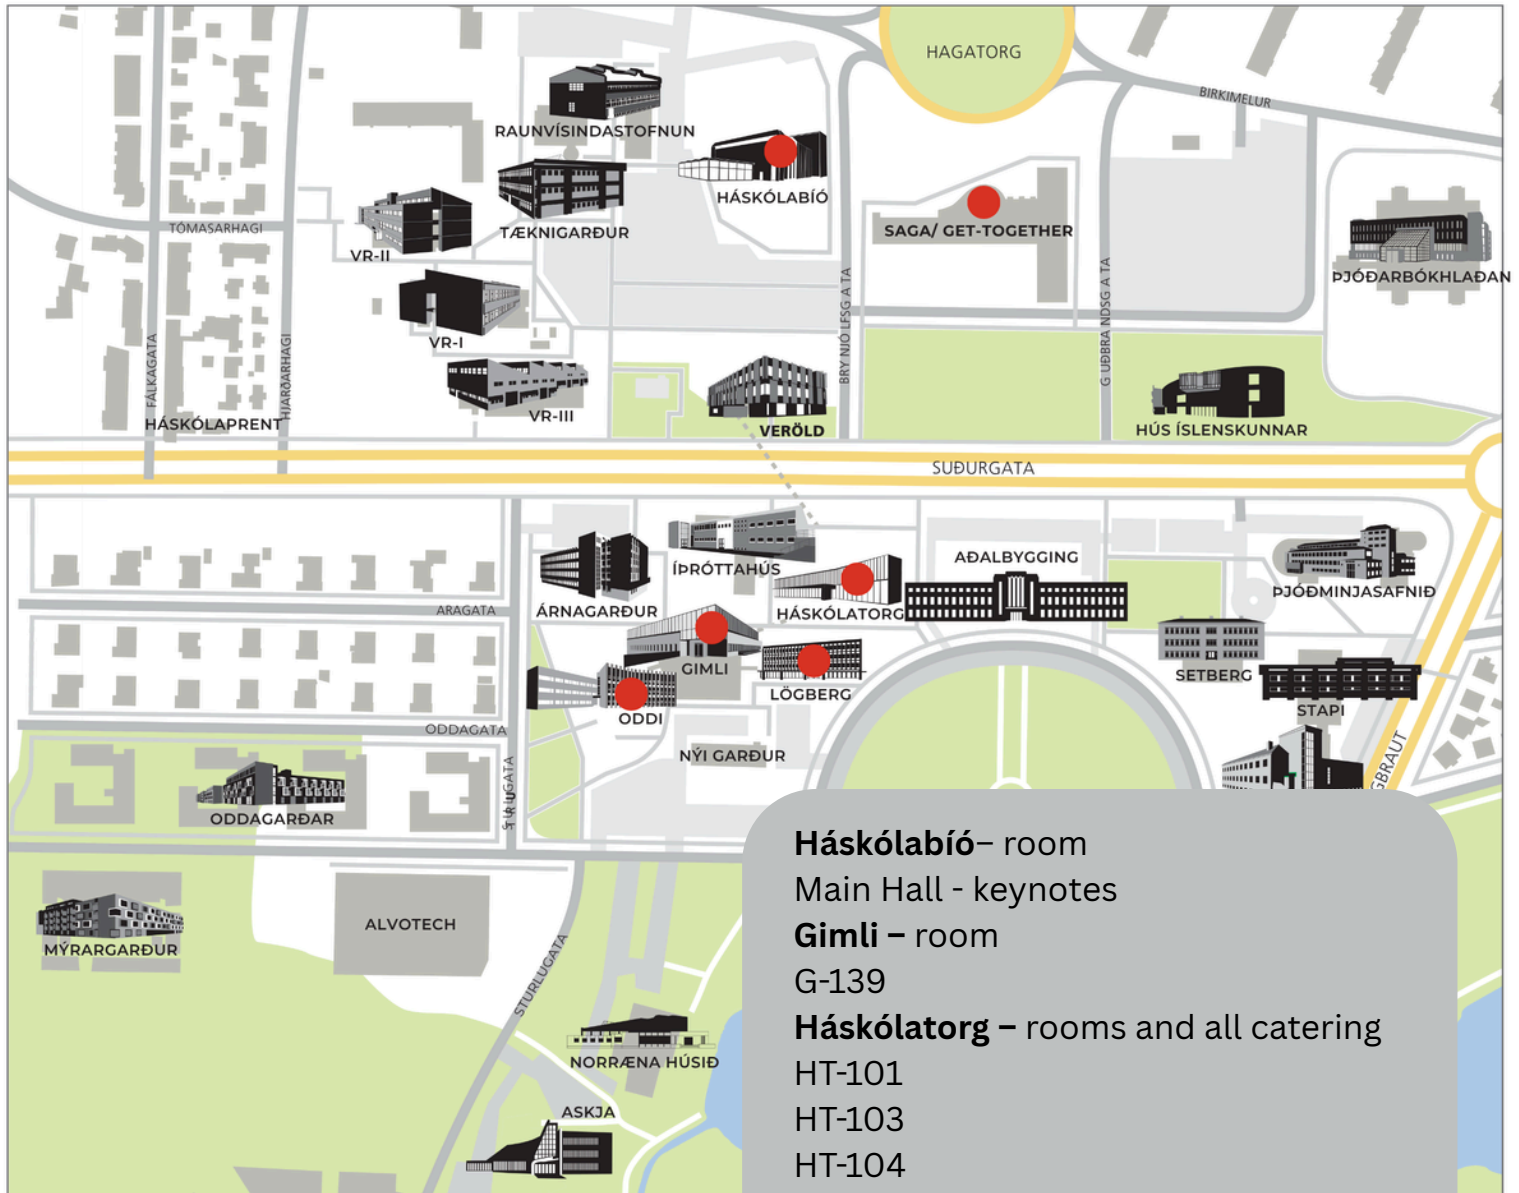

THE UNIVERSITY OF ICELAND MAP

Háskólabíó – room
Main Hall - keynotes

Gimli – room
G-139

Háskólatorg – rooms and all catering
HT-101
HT-103
HT-104

Oddi – rooms
O-106
O-201
O-202
O-205
O-206

Lögberg – rooms
L-102
L-103
L-201